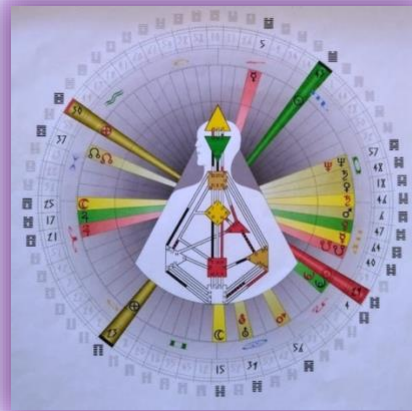

The Left Angle Cross of Dedication to Transformation

Design Sun – gate 29

The Abysmal / Saying Yes
line 2 - Assessment

Personality Sun – gate 43

Breakthrough / Insight
line 6 - Breakthrough

Design Earth – gate 30

Clinging Fire / Recognition of Feelings
Line 2 – Assessment

Personality Earth – gate 23

Splitting Apart / Assimilation
line 6 – Fusion

Achmed Herling Adrianus Valk – 6/2 Generator